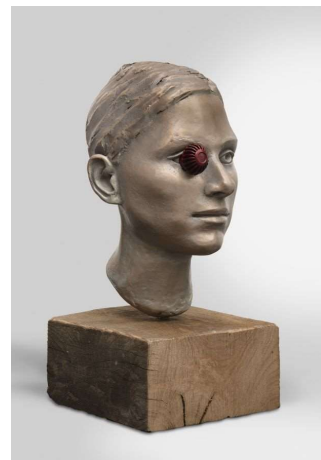

Catherine FRANÇOIS

Tomorrow's young lady (2021)

Bronze polychrome, Ed. 2/8 + 4 EA - H 42 x L 18 x P 24 cm (BR229413)