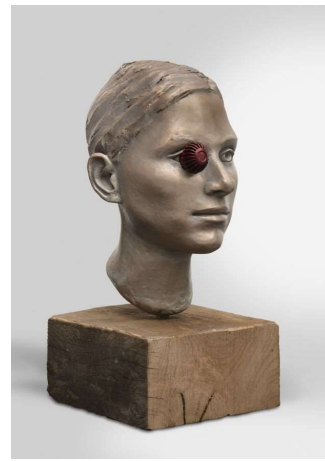

Catherine FRANÇOIS
Tomorrow's young lady (2021)

Bronze polychrome, Ed. 2/8 + 4 EA - H 42 x L 18 x P 24 cm (BR229413)